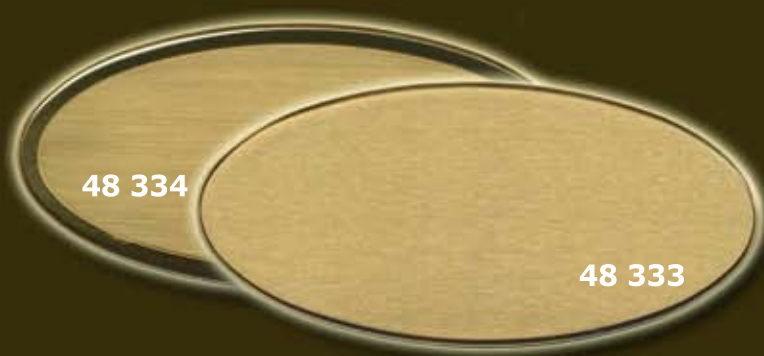

GOLD 'N DOOR

A touch of contemporary elegance on your doorstep

Rec 'n Round

Size: 145 x 45 mm

Rec 'n Wave

Size: 150 x 50 mm

Oval

Size: 135 x 65 mm

Domed

Size: 150 x 85 mm

A range of easy - to - engrave, solid, premium brass plates

GRAVOGRAPH

www.gravograph.com